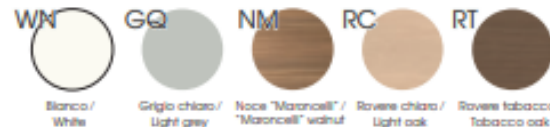

Piani di lavoro sp. 2,5 cm, in melaminico con bordi in ABS sp. 0,2 cm / Worktops 2.5 cm thick, in melamine with ABS edge-profile 0.2 cm thick