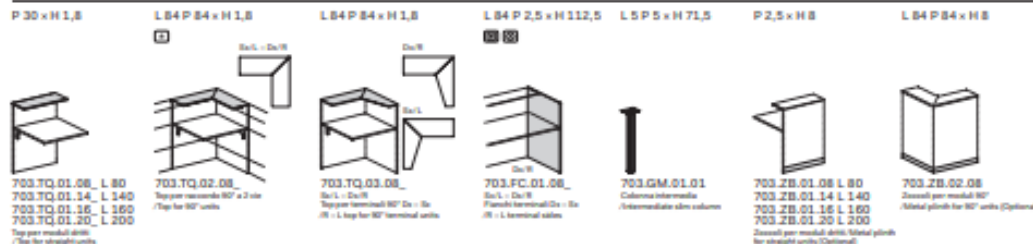

Componenti per moduli bancone/Components for counter modules