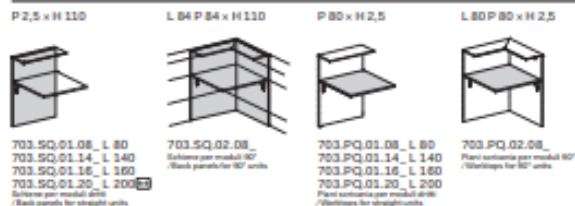

Componenti per moduli bancone/Components for counter units