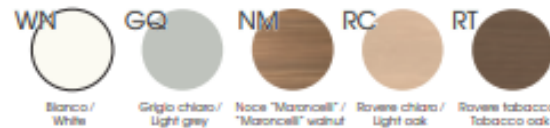

Moduli bancone / Counter modules

Pannelli verticali sp. 2,5 cm, in melaminico con bordi in ABS sp. 0,15 cm / Vertical panels 2.5 cm thick, in melamine with ABS edge-profile 0.15 cm thick