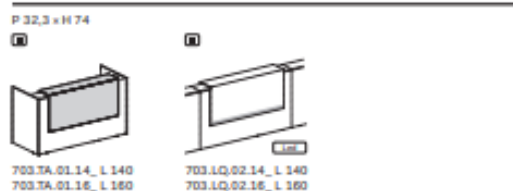

Top accettazione/Decorative top