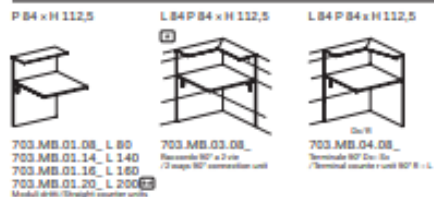

Moduli bancone standard/Standard counter units