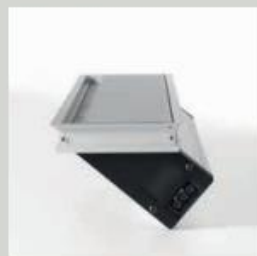

Top access elettrificato per scrivania
Electrified top access for desk